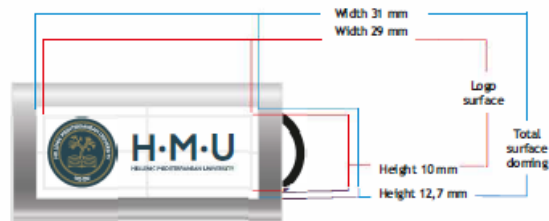

The relative position of the graphics on the back side of the ribbon may differ from the front side!

resolution: min. 300 DPI
colour: CMYK
formats: TIFF, PDF, EPS, AI, CDR

The green line indicates the area of non-background objects, logos, etc.
The pink outline the maximum size of graphic visible on the product.
The black line indicates the size of the required graphics including bleed.
The dash line indicates the point of the seam.

— Margin
— Edge of product
— Bleed limit 2-2 mm (background must fill it)
— Seam

senator[®]
Extr**more**ordinary. Since 1920.

senator[®]
Extramoreordinary. Since 1920.

USB stick Slide

UNIQUE,
STYLISH,
ROBUST